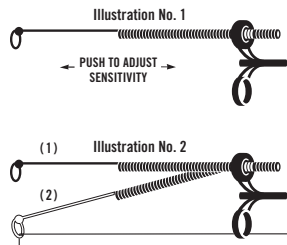

LEGEND ICE RODS

Ice Rod Strike Indicator System – How it Works:

St. Croix's strike indicator system is adjustable, so its sensitivity level can accommodate different lure sizes. To make the bobber more sensitive, push the spring forward through the grommet. To make it less sensitive, push it back.

(illustration no. 1)

The system is most sensitive when there is a 30-degree bend (position 2) in the spring. To find the bottom, lower the jig until the indicator returns to position 1. Then, either slowly reel up once or lift the rod slightly until the indicator is back to position 2. (illustration no. 2)

FEATURES

Super-finesse, high-tension, stainless-steel strike indicator.

Fully adjustable and interchangeable spring indicator system.

Solid carbon blank for extreme sensitivity and durability.

Comfortable, secure-lock reel seat.

Solid carbon blank for extreme sensitivity and durability.

Stainless-steel guides.

Traditional cork handle.

PS250 ice reel with aluminum body and spool, 3 ball bearings and infinite anti-reverse.

PREMIER® ICE RODS