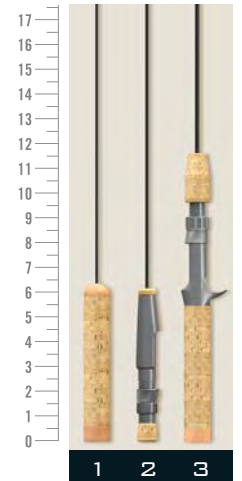

FEATURES

Super-finesse, high-tension, stainless-steel strike indicator.

Fully adjustable and interchangeable spring indicator system.

Solid carbon blank for extreme sensitivity and durability.

Comfortable, secure-lock reel seat.

Solid carbon blank for extreme sensitivity and durability.

Stainless-steel guides.

Traditional cork handle.

PS250 ice reel with aluminum body and spool, 3 ball bearings and infinite anti-reverse.

PREMIER® ICE RODS

MODEL	LGTH.	POWER	HANDLE	PRICE
PIR24UL	24"	UL	1	\$ 20
PIR24ML	24"	ML	1	\$ 20
PIR24M	24"	M	1	\$ 20
PIR28UL	28"	UL	1	\$ 20
PIR28ML	28"	ML	1	\$ 20
PIR28M	28"	M	1	\$ 20
PIR32M	32"	M	2	\$ 30
PIR32H	32"	H	2	\$ 30
*PIR36L	36"	M	2	\$ 30
PIR36M	36"	M	2	\$ 30
*PIR36MH	36"	MH	2	\$ 30
PIR42M	42"	M	2	\$ 30
PIRC34MH	34"	MH	3	\$ 40
PIRC34H	34"	H	3	\$ 40

*New for 2012

PREMIER® ICE COMBO

MODEL	LGTH.	POWER	HANDLE	PRICE
PIC24UL	24"	UL	1	\$ 40
PIC24ML	24"	ML	1	\$ 40
PIC24M	24"	M	1	\$ 40
PIC28UL	28"	UL	1	\$ 40
PIC28ML	28"	ML	1	\$ 40
PIC28M	28"	M	1	\$ 40
PIC32M	32"	M	2	\$ 50