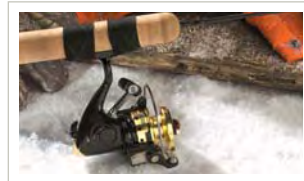

LEGEND ICE RODS

Ice Rod Strike Indicator System – How it Works:

St. Croix's strike indicator system is adjustable, so its sensitivity level can accommodate different lure sizes. To make the bobber more sensitive, push the spring forward through the grommet. To make it less sensitive, push it back.

FEATURES

Super-finesse, high-tension, stainless-steel strike indicator.

Fully adjustable and interchangeable spring indicator system.

Solid carbon blank for extreme sensitivity and durability.

Comfortable, secure-lock reel seat.

Premium, lightweight stainless-steel guides.

PREMIER ICE RODS | PREMIER ICE COMBOS

FEATURES

Solid carbon blank for extreme sensitivity and durability.

Stainless-steel guides.

Traditional cork handle.

FEATURES

Solid carbon blank for extreme sensitivity and durability.

Stainless-steel guides.

Traditional cork handle.

PS250 ice reel with aluminum body and spool, 3 ball bearings and infinite anti-reverse.

PREMIER® ICE RODS